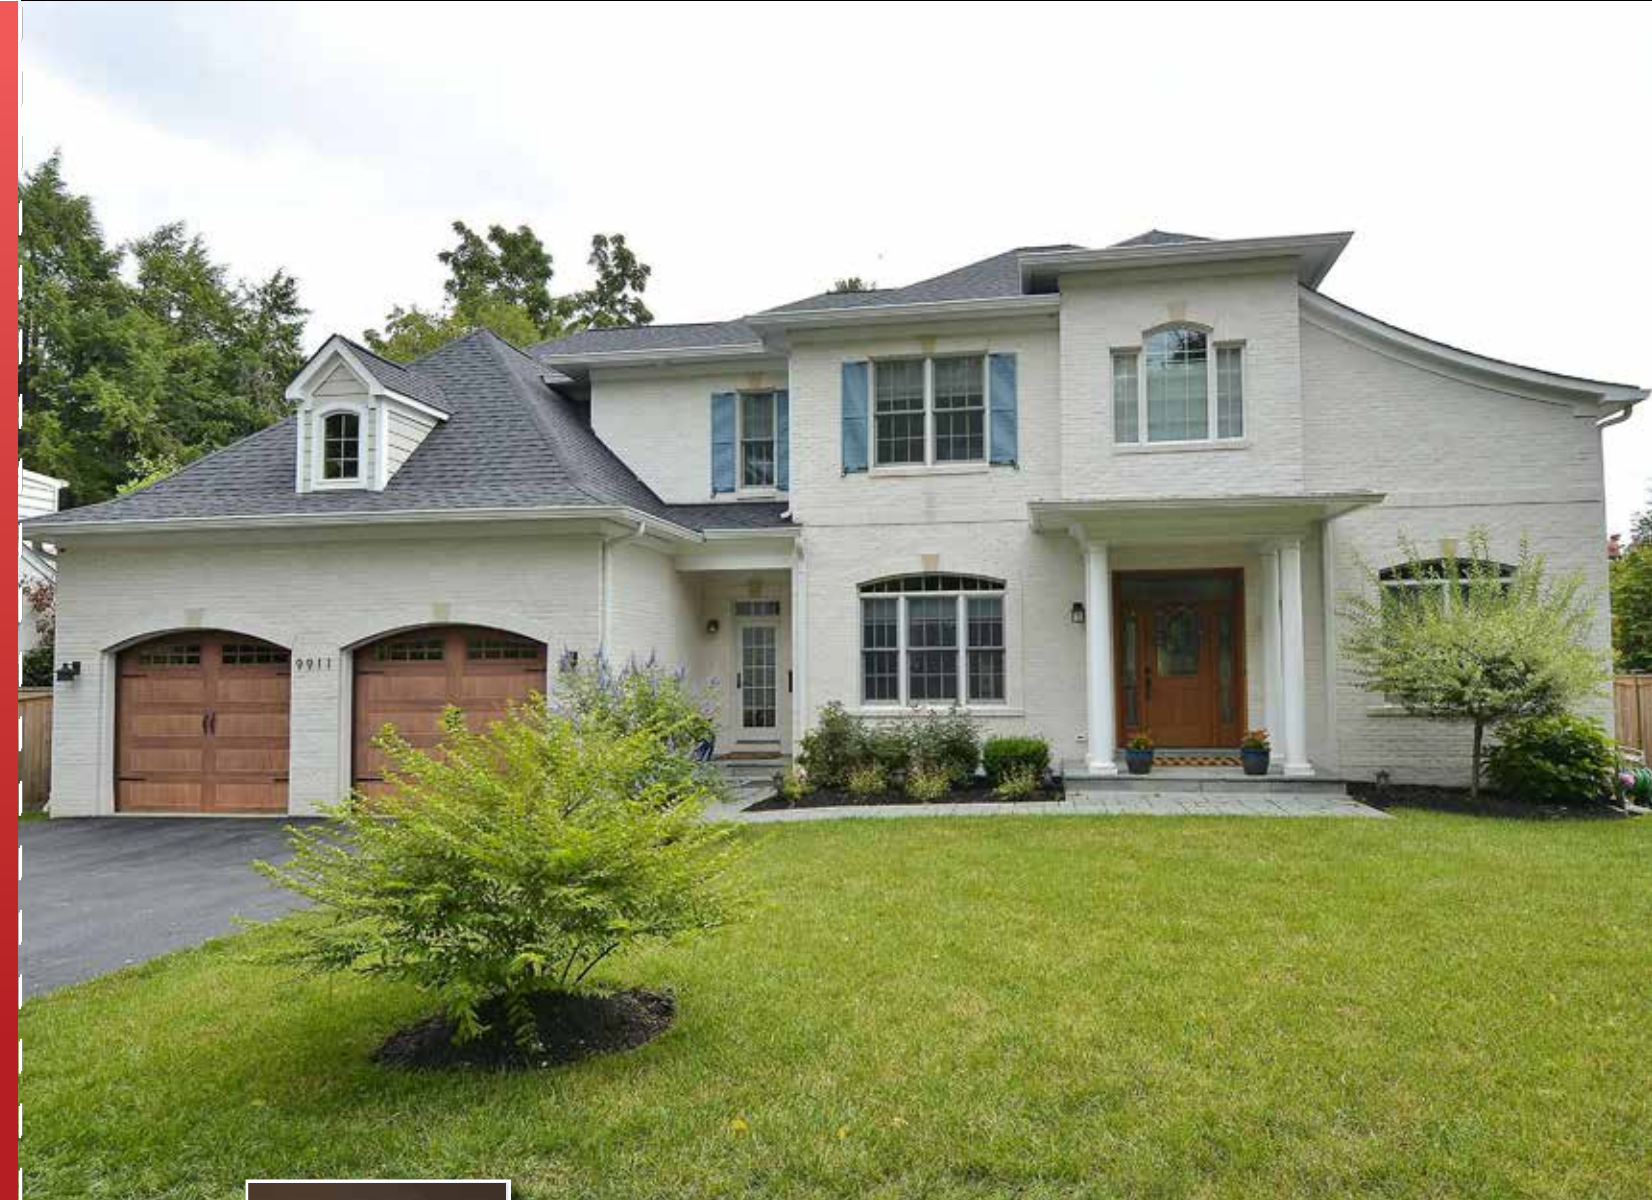

9911 OLD GEORGETOWN RD, BETHESDA, MD 20814

Samer Kuraishi
c 301.385.0049
info@a-krealstate.com
a-krealstate.com

REAL ESTATE

202.775.4663 | a-krealstate.com

facebook.com/AKR.Inc
 twitter.com/akrealestateinc

Highschool- Walter Johnson
Middle School- North Bethesda
Elementary School- Ashburton

Estimated Annual
Property Taxes - \$13,855

Prime Estate on Private 1/4 Lot - Over 5,000 sf of High End Living in Alta Vista Gardens! Chef's Kitchen, Two-Story Great Room w/Wall of Windows & Gas FP, Master Suite w/Luxury Bath, 10' Ceilings, Hardwood, 2-Car Gar. Lower Level reception area w/bar, Home Theater and Au Pair Suite w/Full Bath and Separate Entrance! Come See How Quiet it is Inside! Close to NIH, Major Rds/Shopping/Schools!